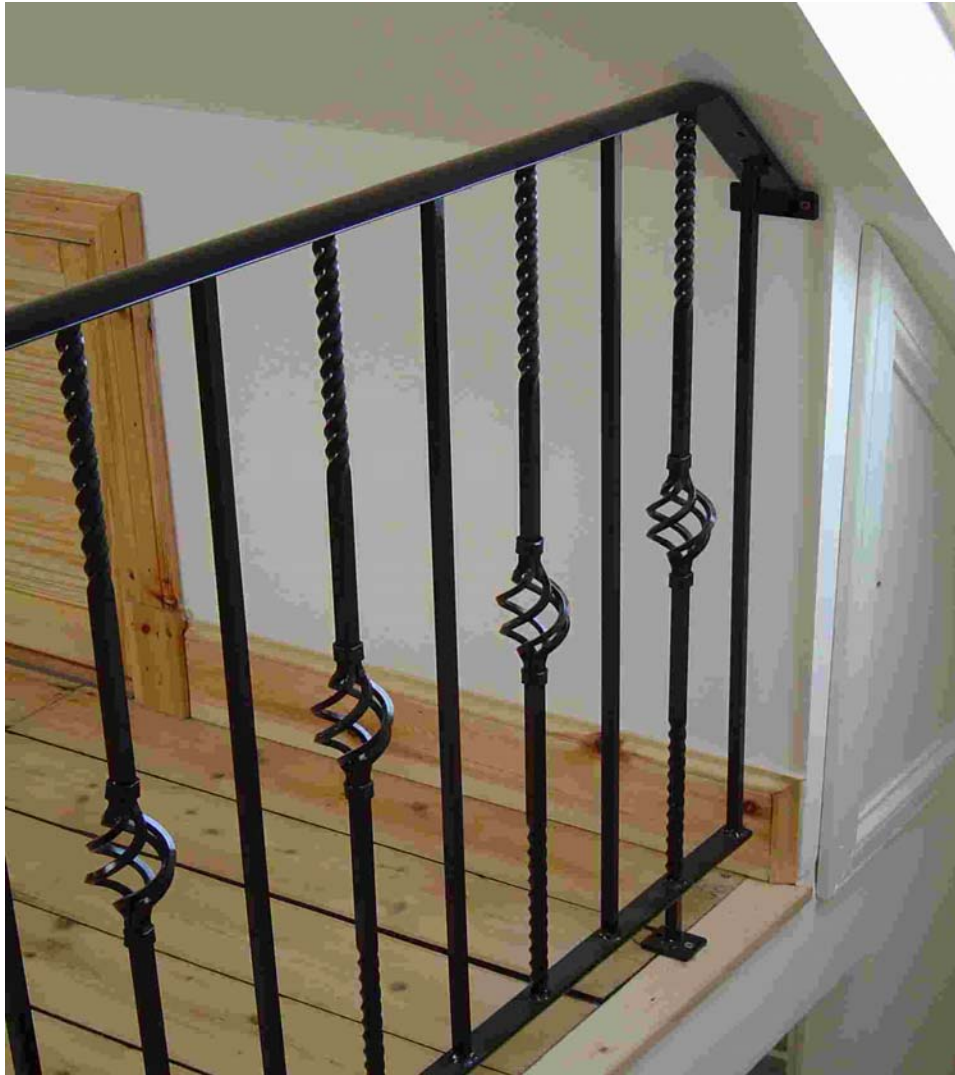

## Balustrades and Handrails

**Designed & Built & Installed to your Requirements**

sales@aberdeenfoundries.co.uk

[www.aberdeenfoundries.co.uk](http://www.aberdeenfoundries.co.uk)

Call 01224 635435

Fax: 01224 624377