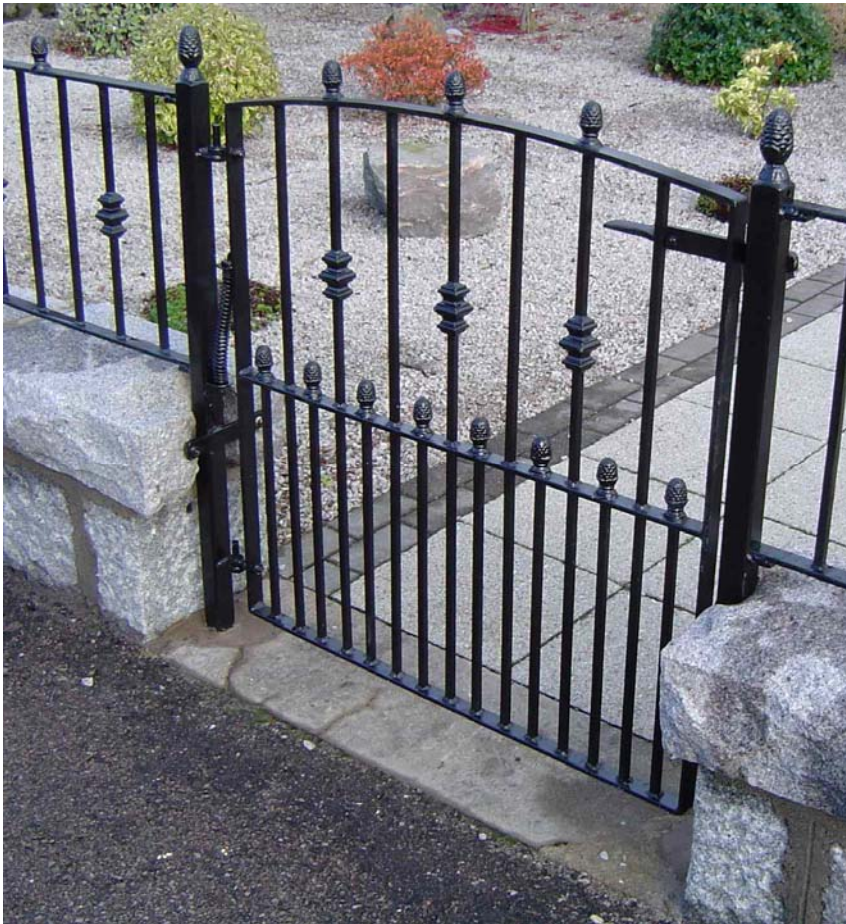

Gates & railings

Enhance the value of your property

Designed, Built & Installed to your Requirements

sales@aberdeenfoundries.co.uk

www.aberdeenfoundries.co.uk

Call 01224 635435

Fax: 01224 624377

23-41 Willowdale Place, Aberdeen